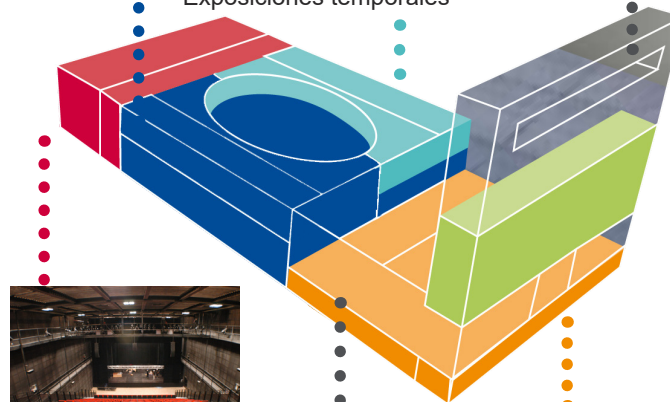

The Museo Memoria de Andalucía designs a wide cultural and educational program (guided tours, storytelling workshops, family musical gatherings, sensory theatre...) from an inclusive perspective.

El Centro Cultural CajaGranada cuenta con el museo, salas de exposiciones, teatro, talleres y espacios como el patio elíptico y la plaza de las culturas.

The CajaGranada Cultural Center has a museum, exhibition halls, theater, workshops and spaces such as the elliptical patio and the culture square.

Museo

Restaurante Álvaro Arriaga

Exposiciones temporales